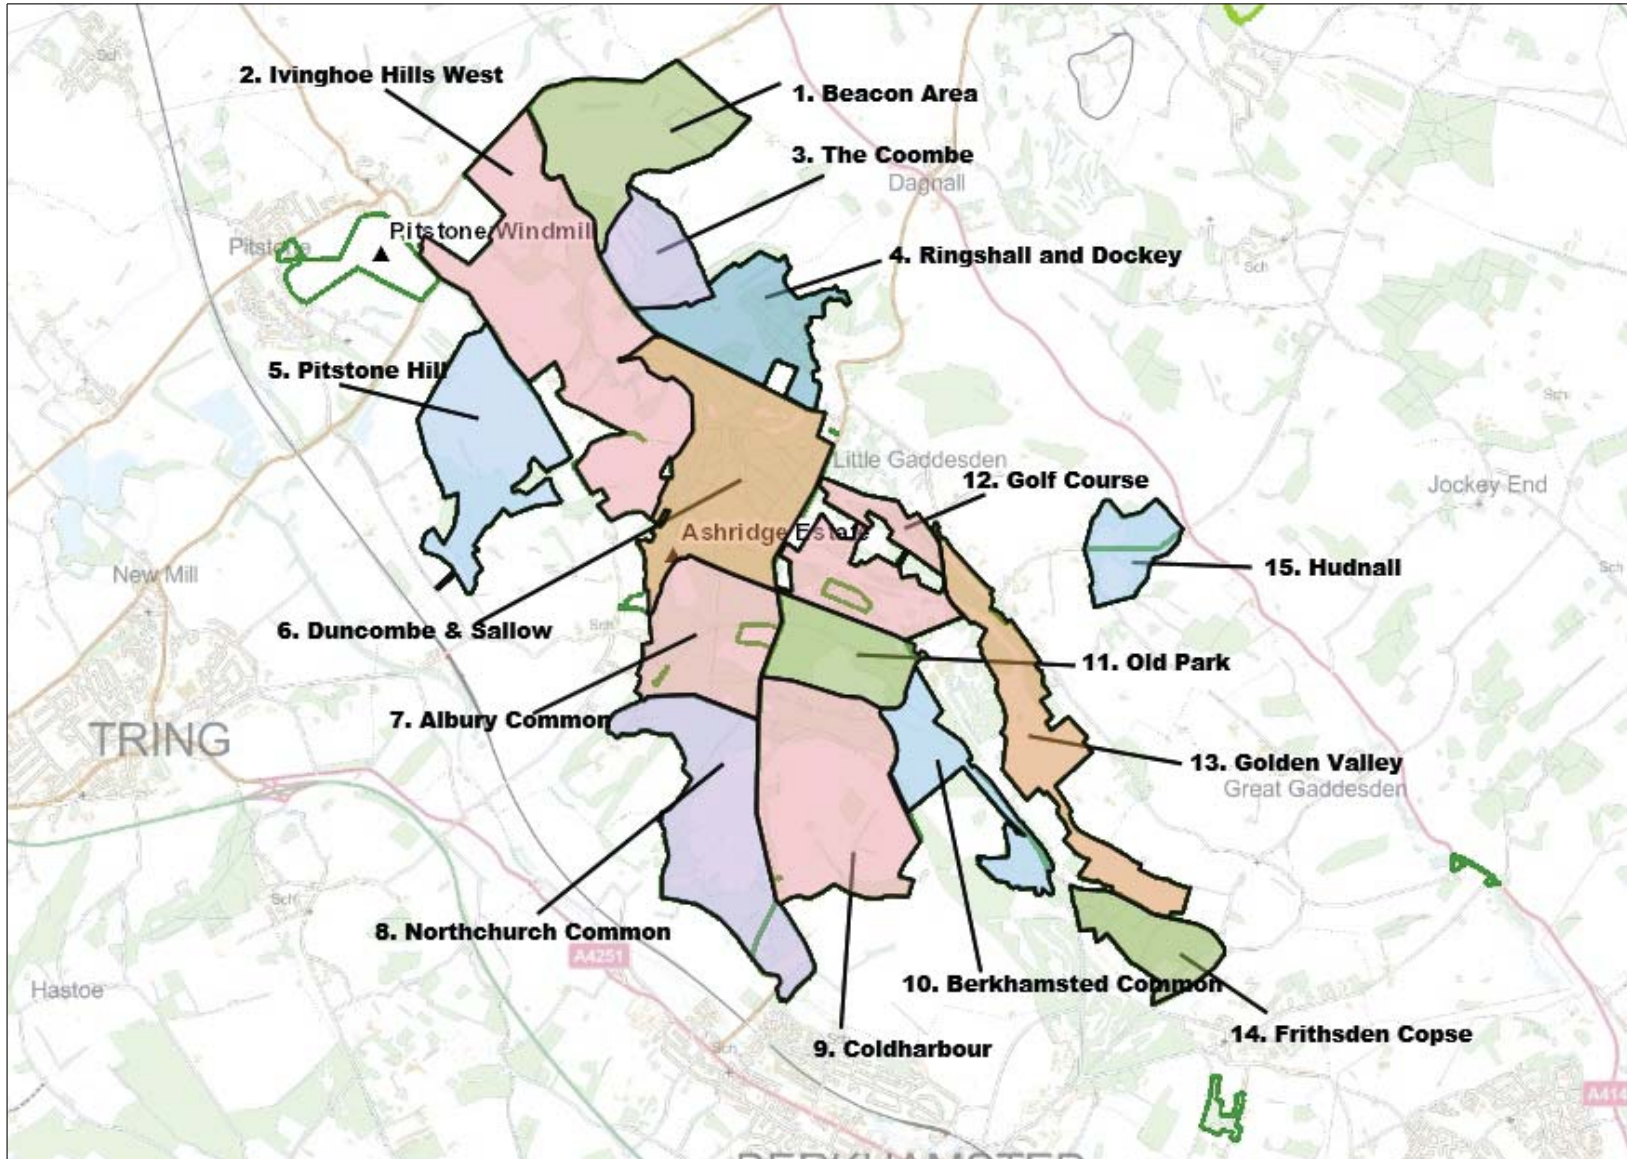

# Ashridge Estate Zones

## Legend

- ▲ Definitive Properties (GB)
- NT Ownership (GB)
- NT Leasehold (GB)

1: 60,000

2.4 0 1.20 2.4 Kilometers

British\_National\_Grid  
© Crown copyright and database rights 2016 Ordnance Survey 100023974

This map is a user generated static output from an Intranet mapping site and is for reference only. Data layers that appear on this map may or may not be accurate, current, or otherwise reliable.

THIS MAP IS NOT TO BE USED FOR NAVIGATION

## Notes

This map was automatically generated using the National Trust GIS Browser