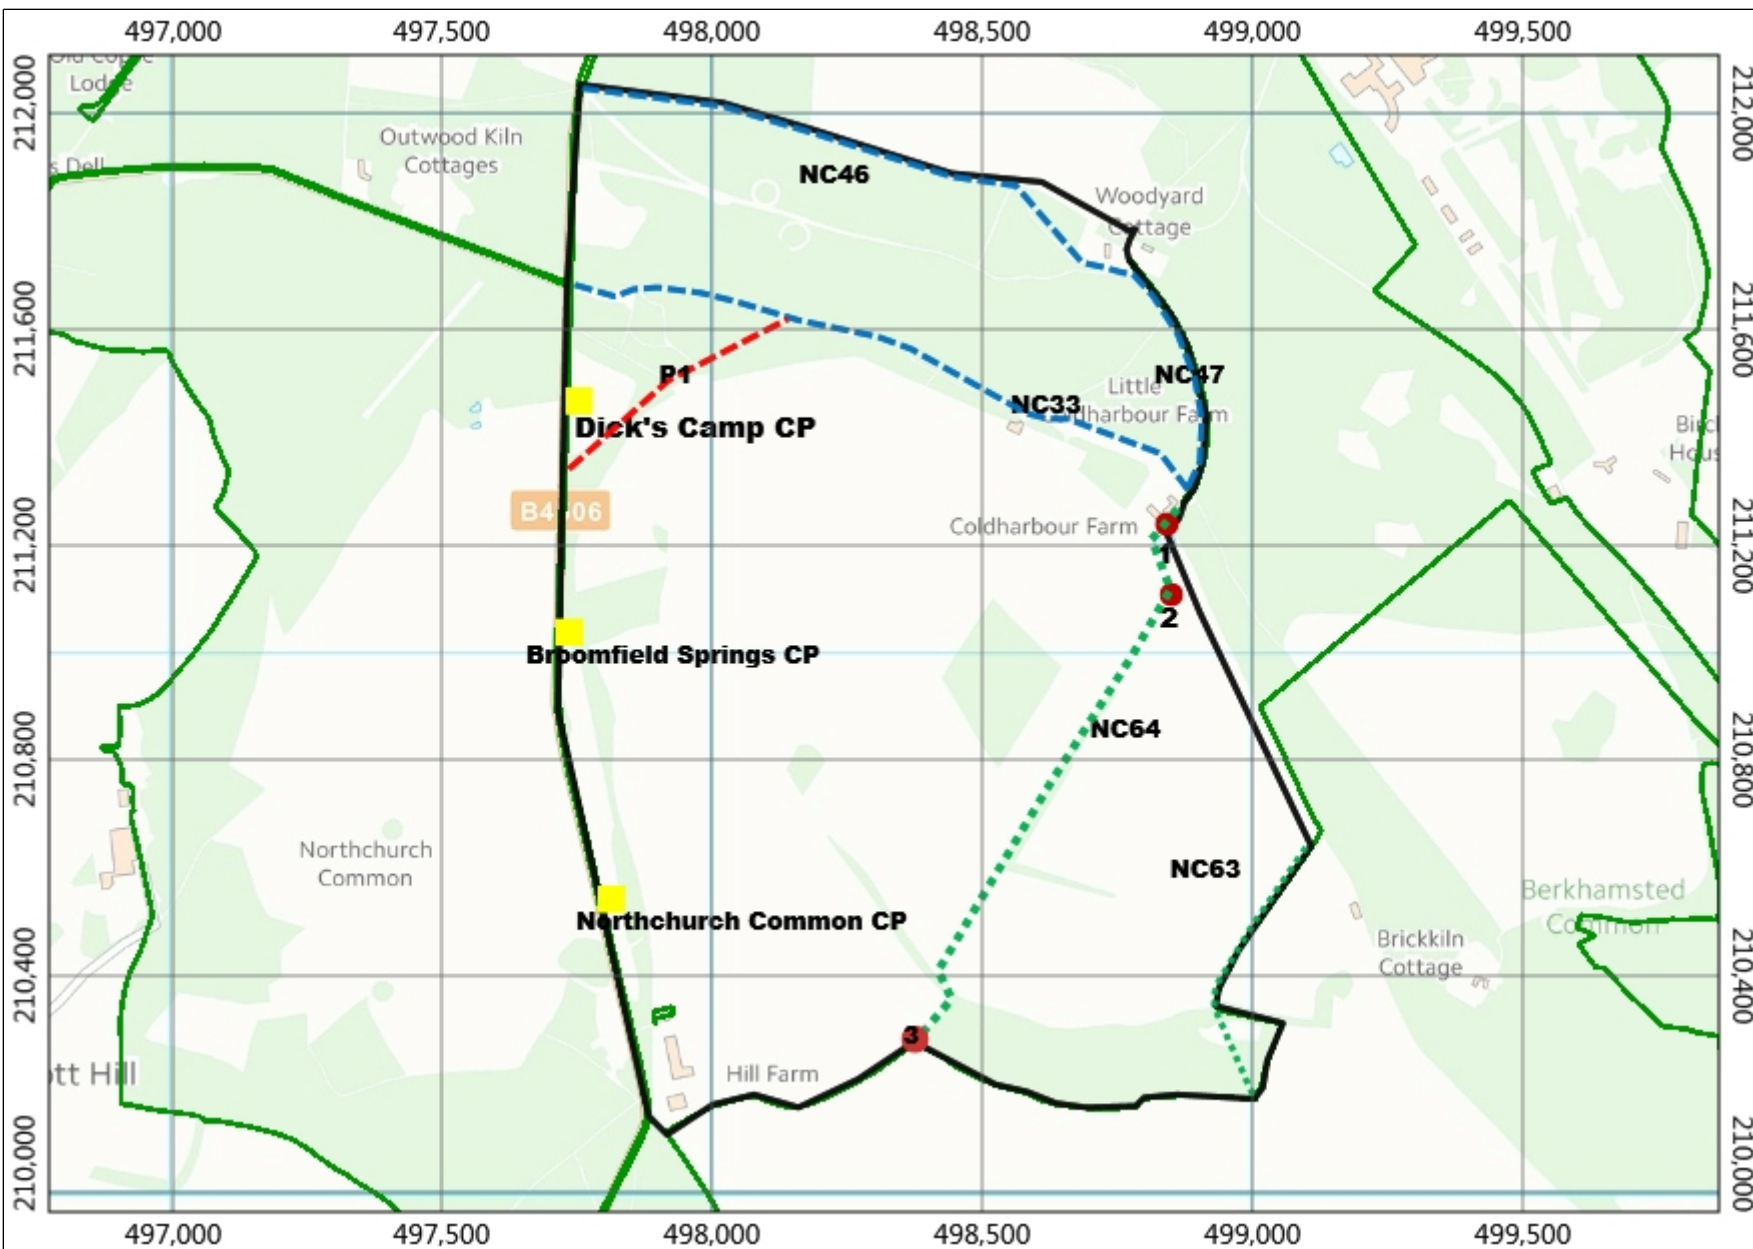

# Estate zone 9 - Coldharbour

- Legend**
- ▲ Definitive Properties (GB)
  - NT Ownership (GB)
  - NT Leasehold (GB)

1: 14,000

This map is a user generated static output from an Intranet mapping site and is for reference only. Data layers that appear on this map may or may not be accurate, current, or otherwise reliable.

THIS MAP IS NOT TO BE USED FOR NAVIGATION

**Notes**  
 This map was automatically generated using the National Trust GIS Browser