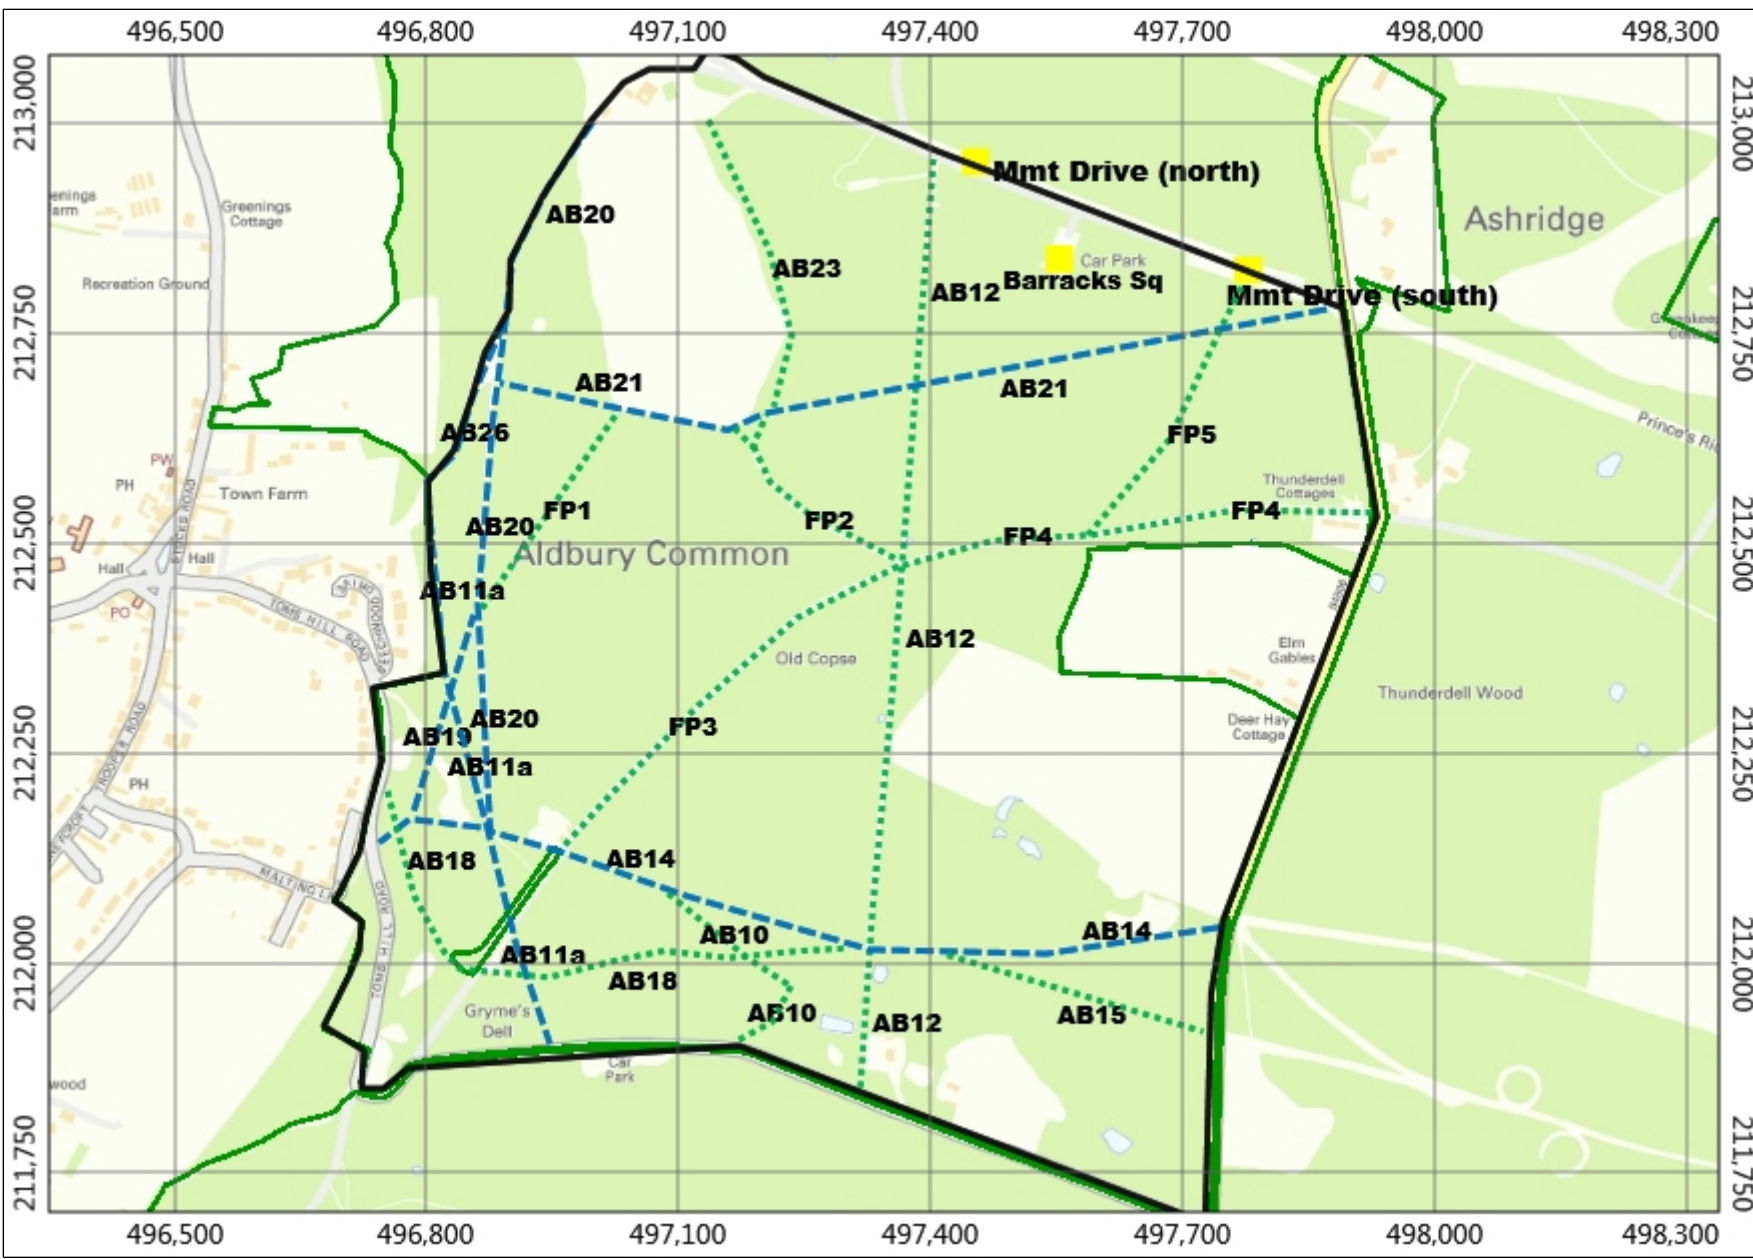

Estate zone 7 - Aldbury Common

Legend

- ▲ Definitive Properties (GB)
- NT Ownership (GB)
- NT Leasehold (GB)

1: 9,000

This map is a user generated static output from an Intranet mapping site and is for reference only. Data layers that appear on this map may or may not be accurate, current, or otherwise reliable.

THIS MAP IS NOT TO BE USED FOR NAVIGATION

Notes

This map was automatically generated using the National Trust GIS Browser