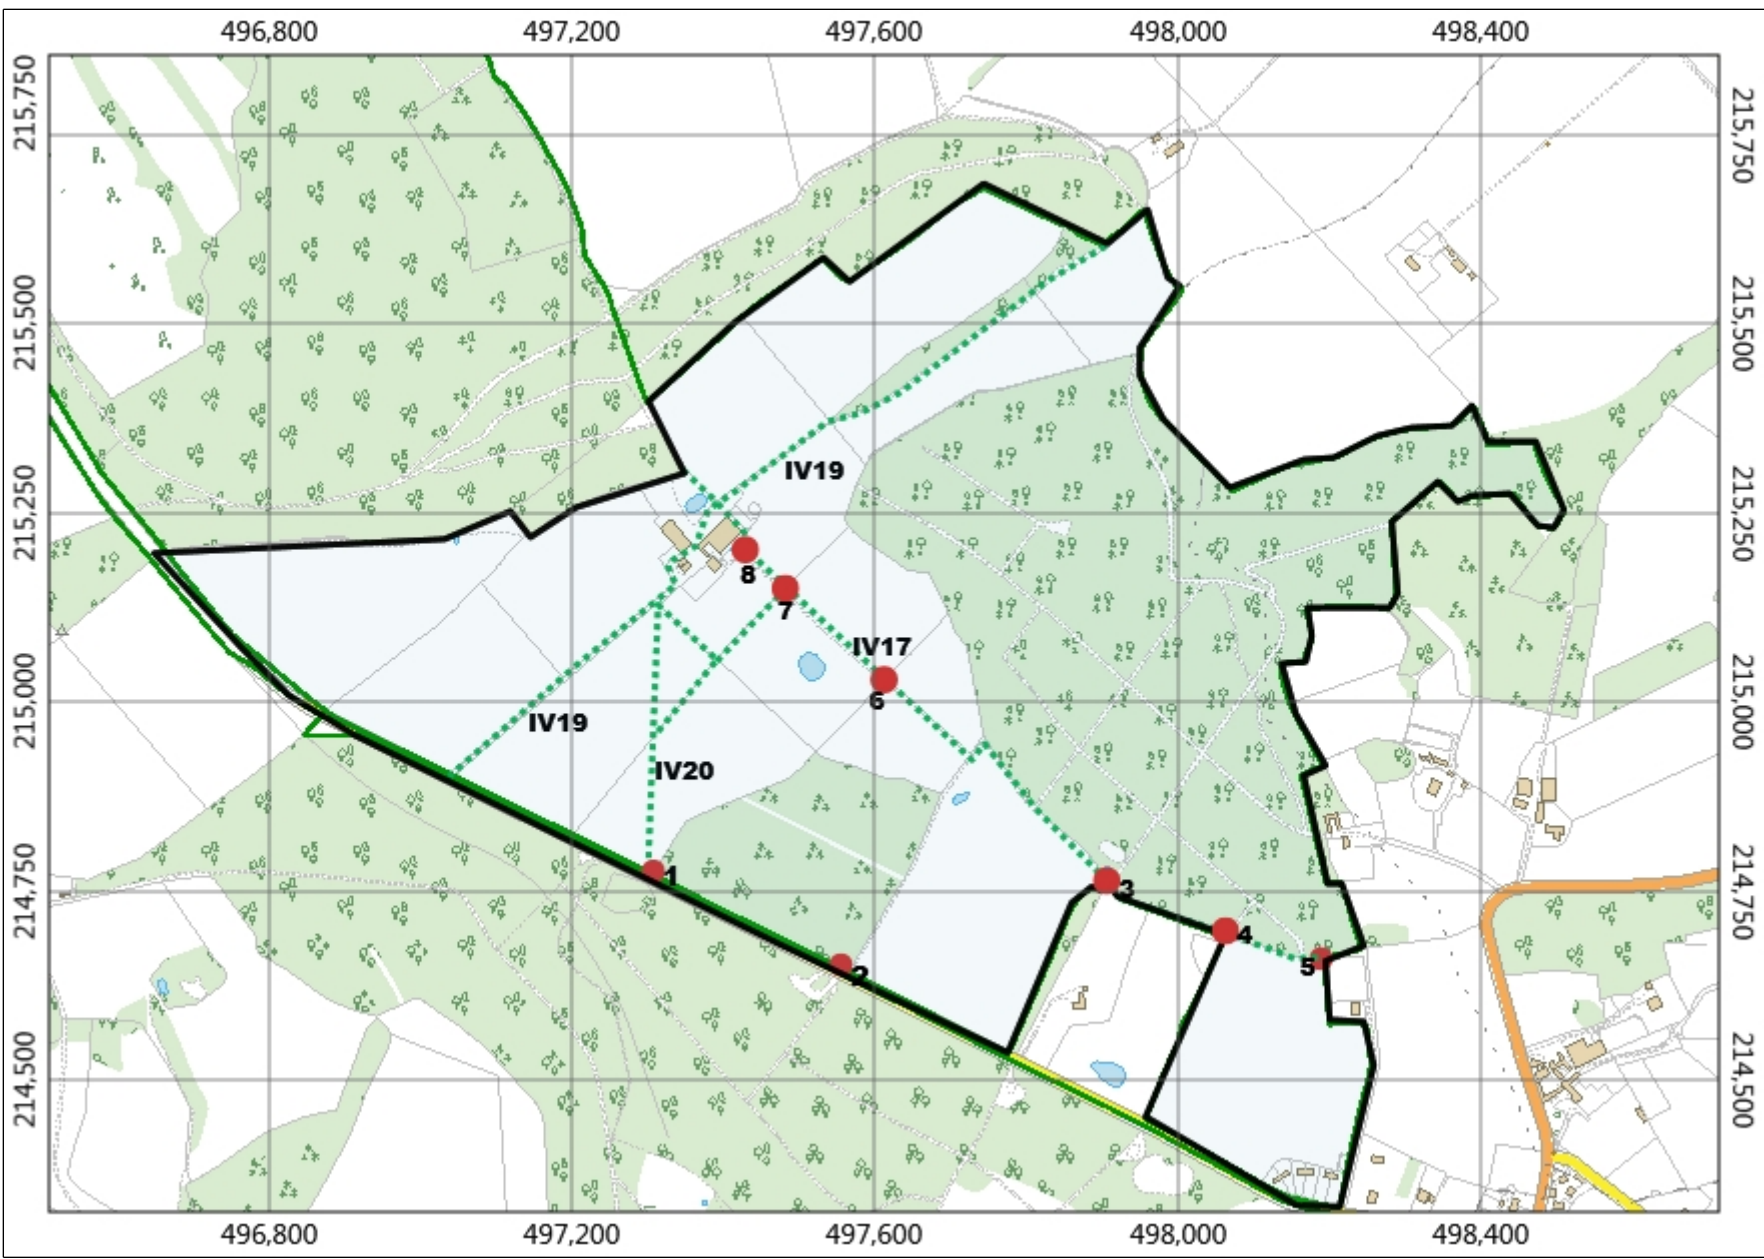

Estate Zone 4 - Ringshall & Dockey

Legend

- ▲ Definitive Properties (GB)
- NT Ownership (GB)
- NT Leasehold (GB)

1: 10,000

This map is a user generated static output from an Intranet mapping site and is for reference only. Data layers that appear on this map may or may not be accurate, current, or otherwise reliable.

THIS MAP IS NOT TO BE USED FOR NAVIGATION

Notes

This map was automatically generated using the National Trust GIS Browser