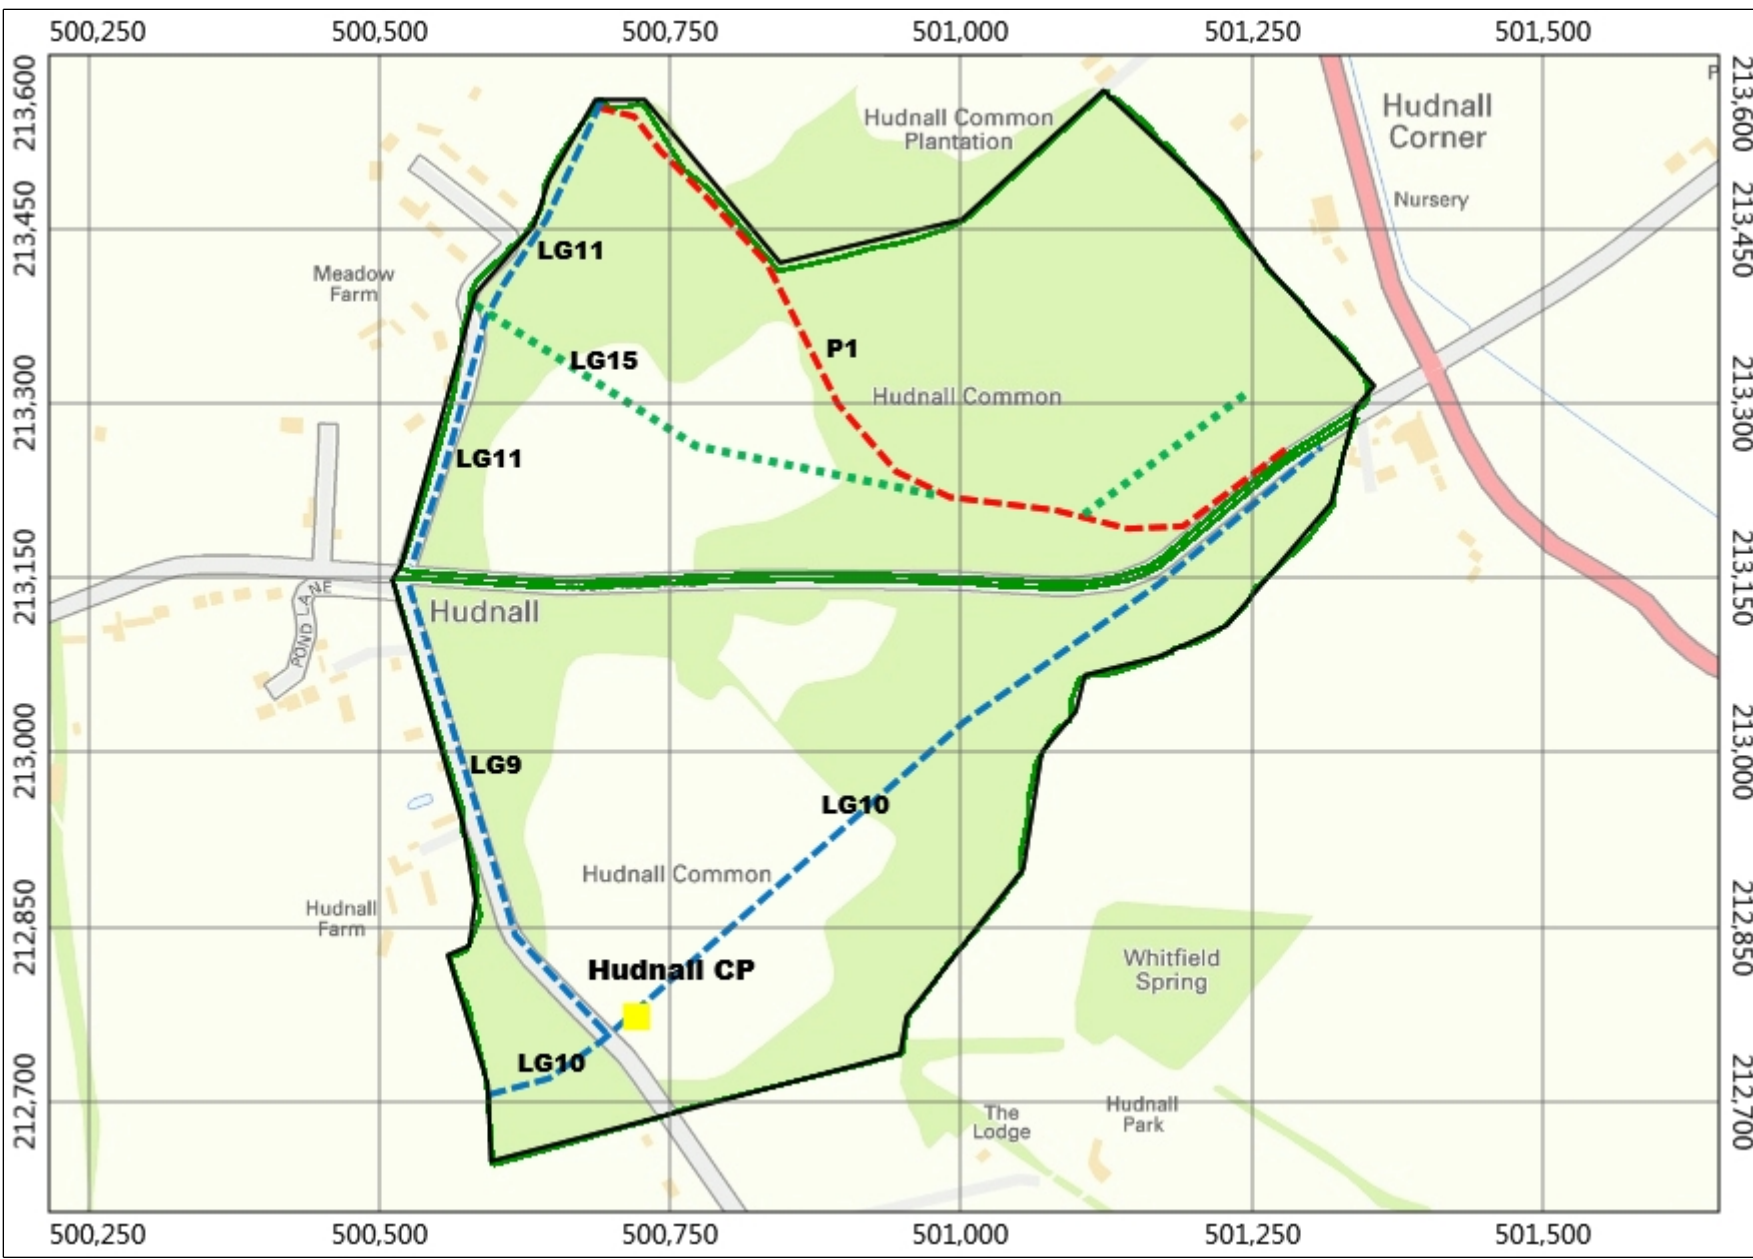

## Legend

- ▲ Definitive Properties (GB)
- NT Ownership (GB)
- NT Leasehold (GB)

1: 6,500

This map is a user generated static output from an Intranet mapping site and is for reference only. Data layers that appear on this map may or may not be accurate, current, or otherwise reliable.

THIS MAP IS NOT TO BE USED FOR NAVIGATION

## Notes

This map was automatically generated using the National Trust GIS Browser