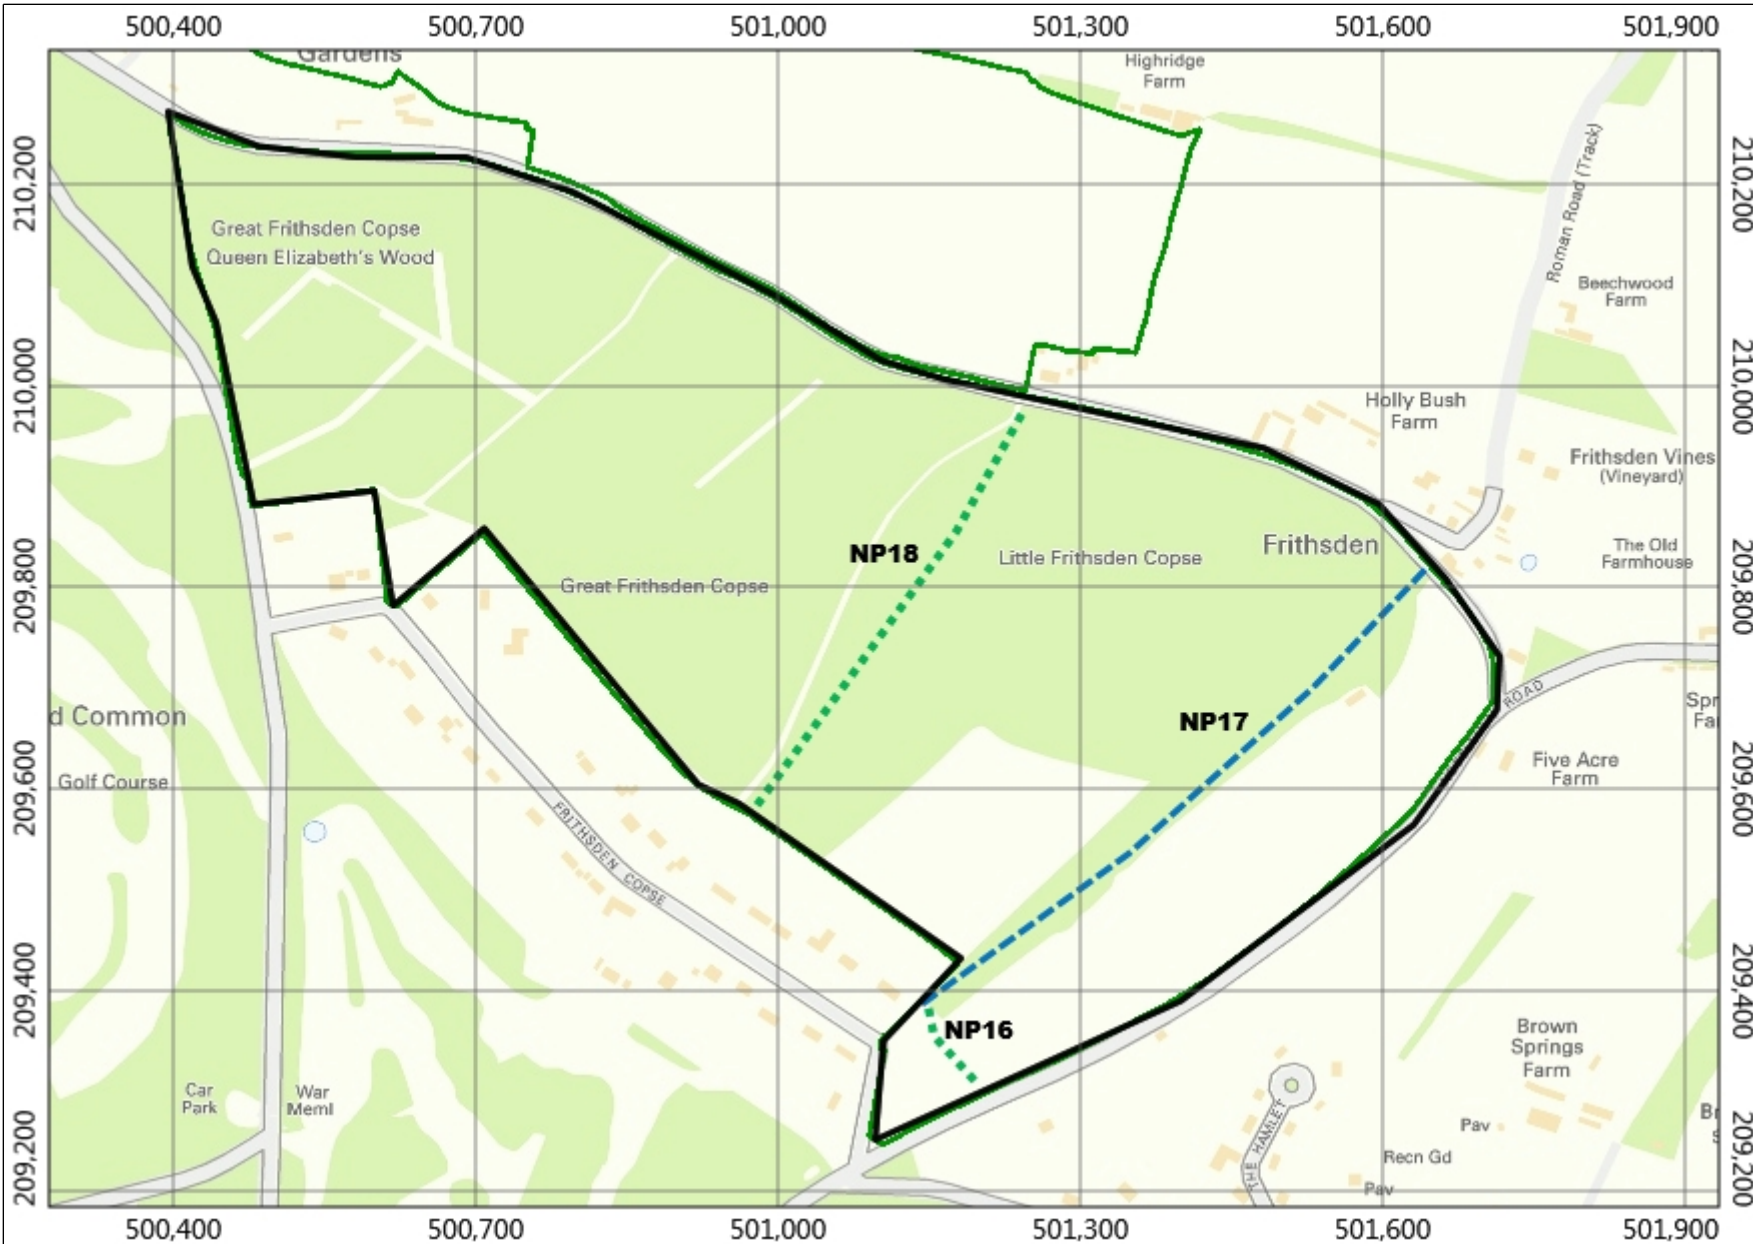

Estate zone 14 - Frithsden Copse

Legend

- ▲ Definitive Properties (GB)
- NT Ownership (GB)
- NT Leasehold (GB)

1: 7,500

This map is a user generated static output from an Intranet mapping site and is for reference only. Data layers that appear on this map may or may not be accurate, current, or otherwise reliable.

THIS MAP IS NOT TO BE USED FOR NAVIGATION

Notes

This map was automatically generated using the National Trust GIS Browser