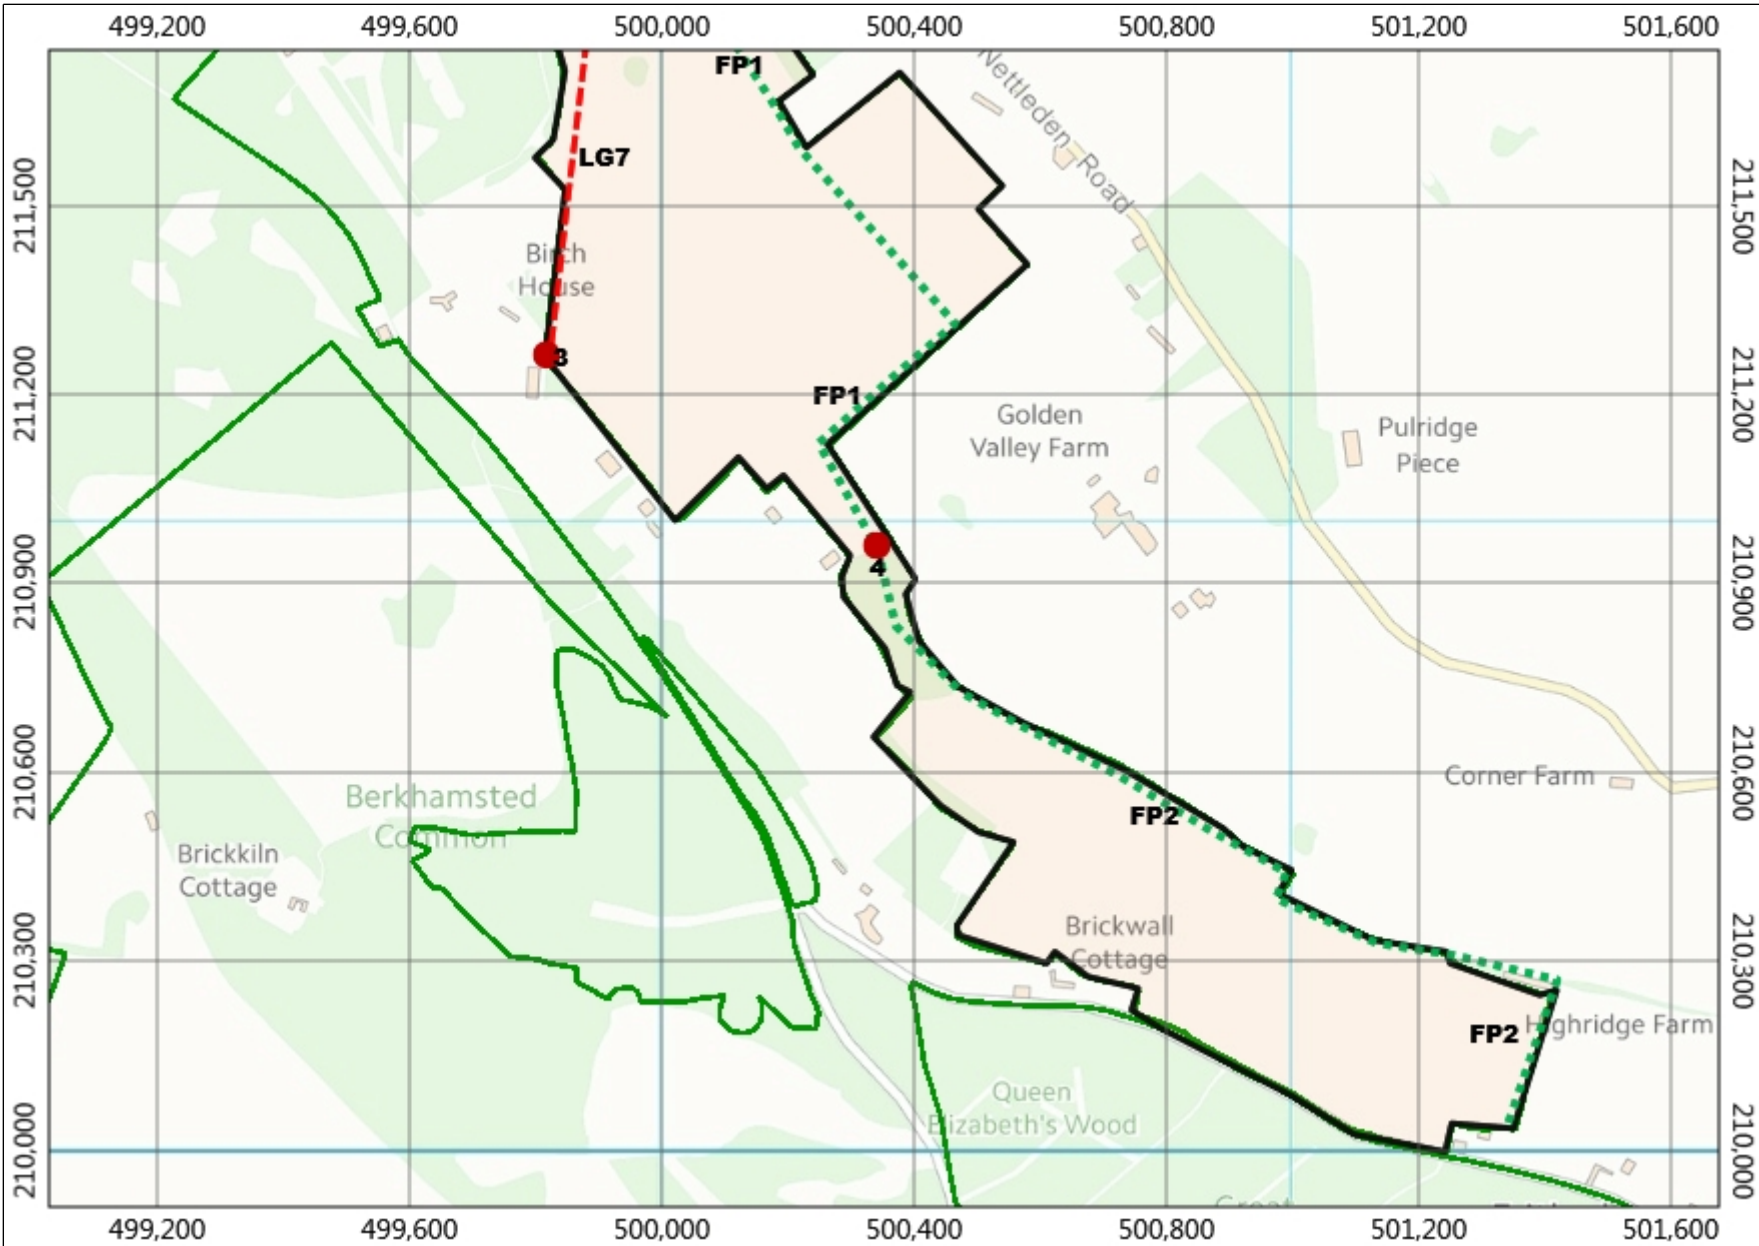

Estate zone 13 - Golden Valley (south section)

Legend

- ▲ Definitive Properties (GB)
- NT Ownership (GB)
- NT Leasehold (GB)

1: 12,000

0.5 0 0.24 0.5 Kilometers

British_National_Grid

© Crown copyright and database rights 2017 Ordnance Survey 100023974

This map is a user generated static output from an Intranet mapping site and is for reference only. Data layers that appear on this map may or may not be accurate, current, or otherwise reliable.

THIS MAP IS NOT TO BE USED FOR NAVIGATION

Notes

This map was automatically generated using the National Trust GIS Browser