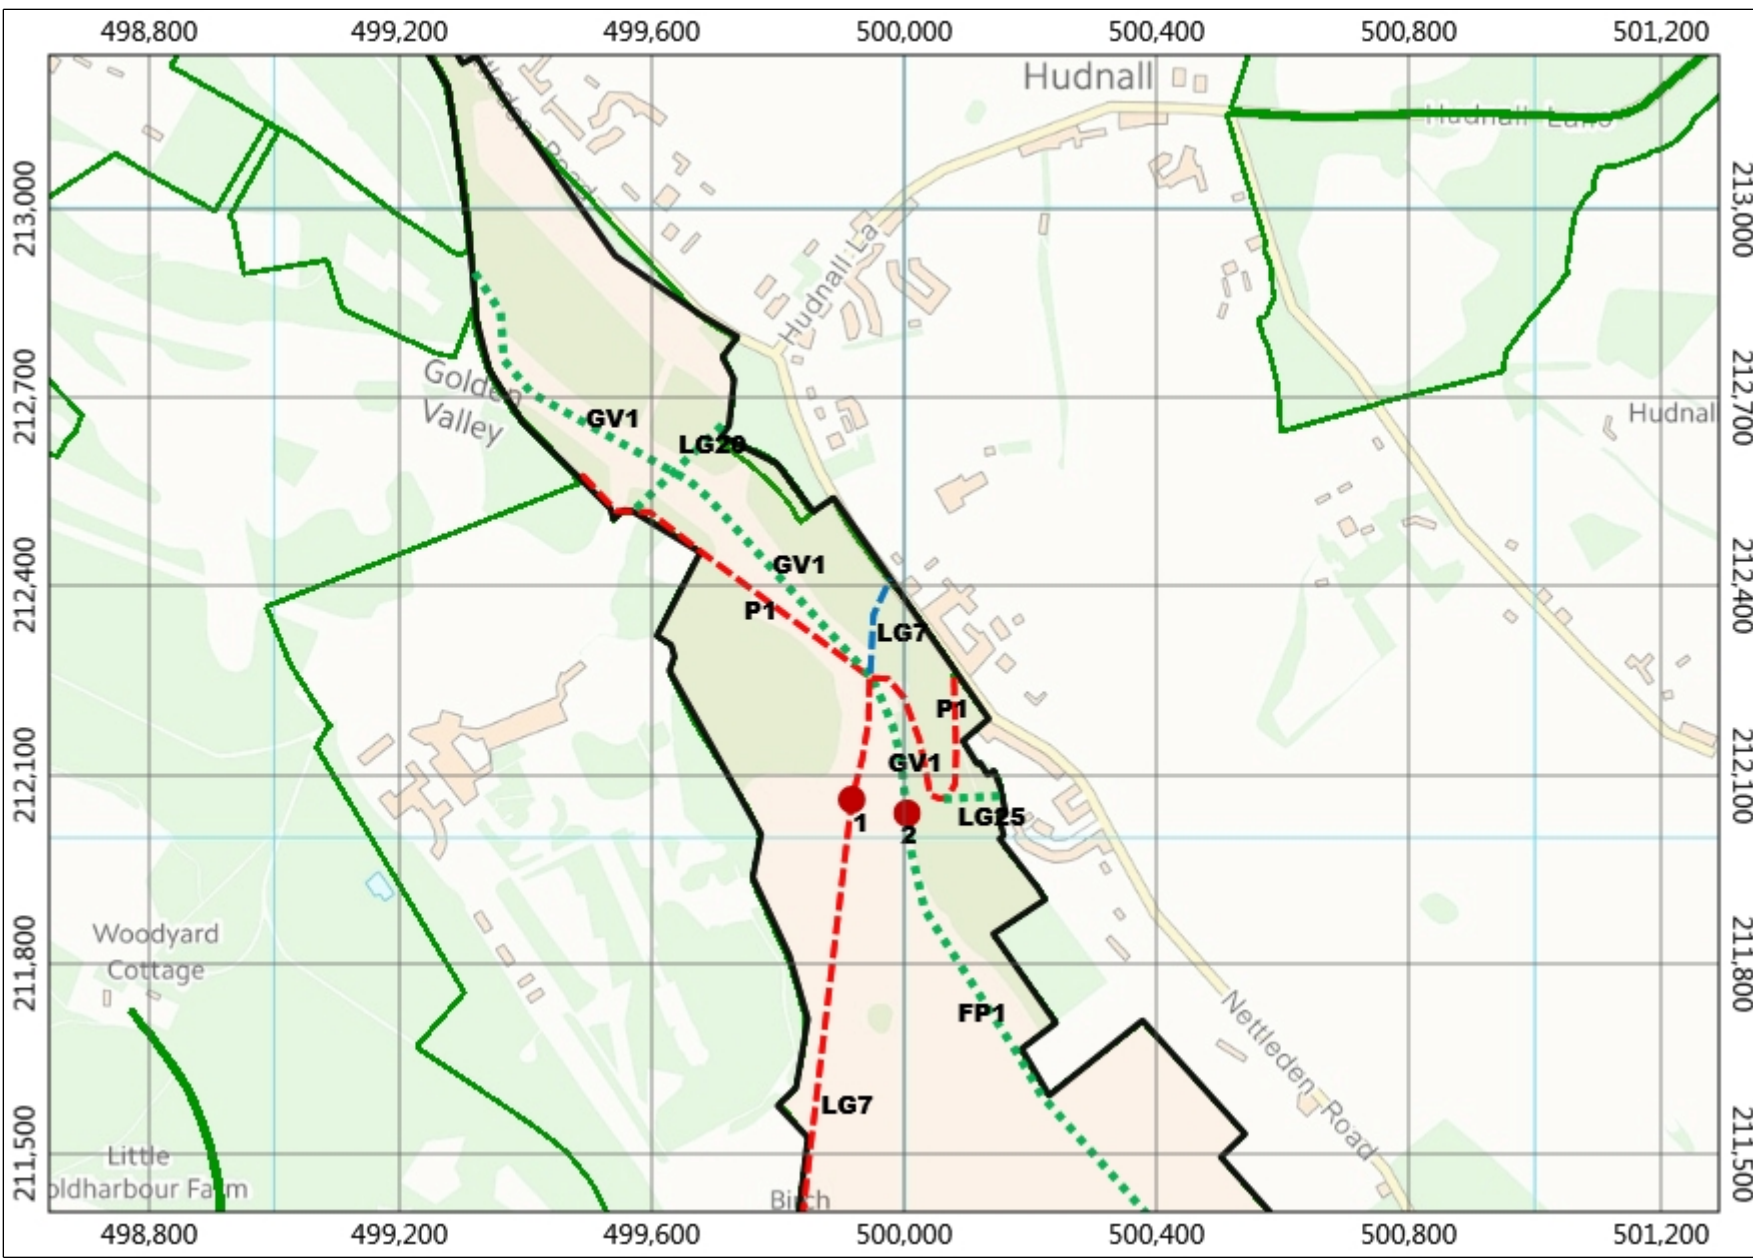

Estate zone 13 - Golden Valley (north section)

- Legend**
- ▲ Definitive Properties (GB)
 - NT Ownership (GB)
 - NT Leasehold (GB)

1: 12,000

This map is a user generated static output from an Intranet mapping site and is for reference only. Data layers that appear on this map may or may not be accurate, current, or otherwise reliable.

THIS MAP IS NOT TO BE USED FOR NAVIGATION

Notes
 This map was automatically generated using the National Trust GIS Browser