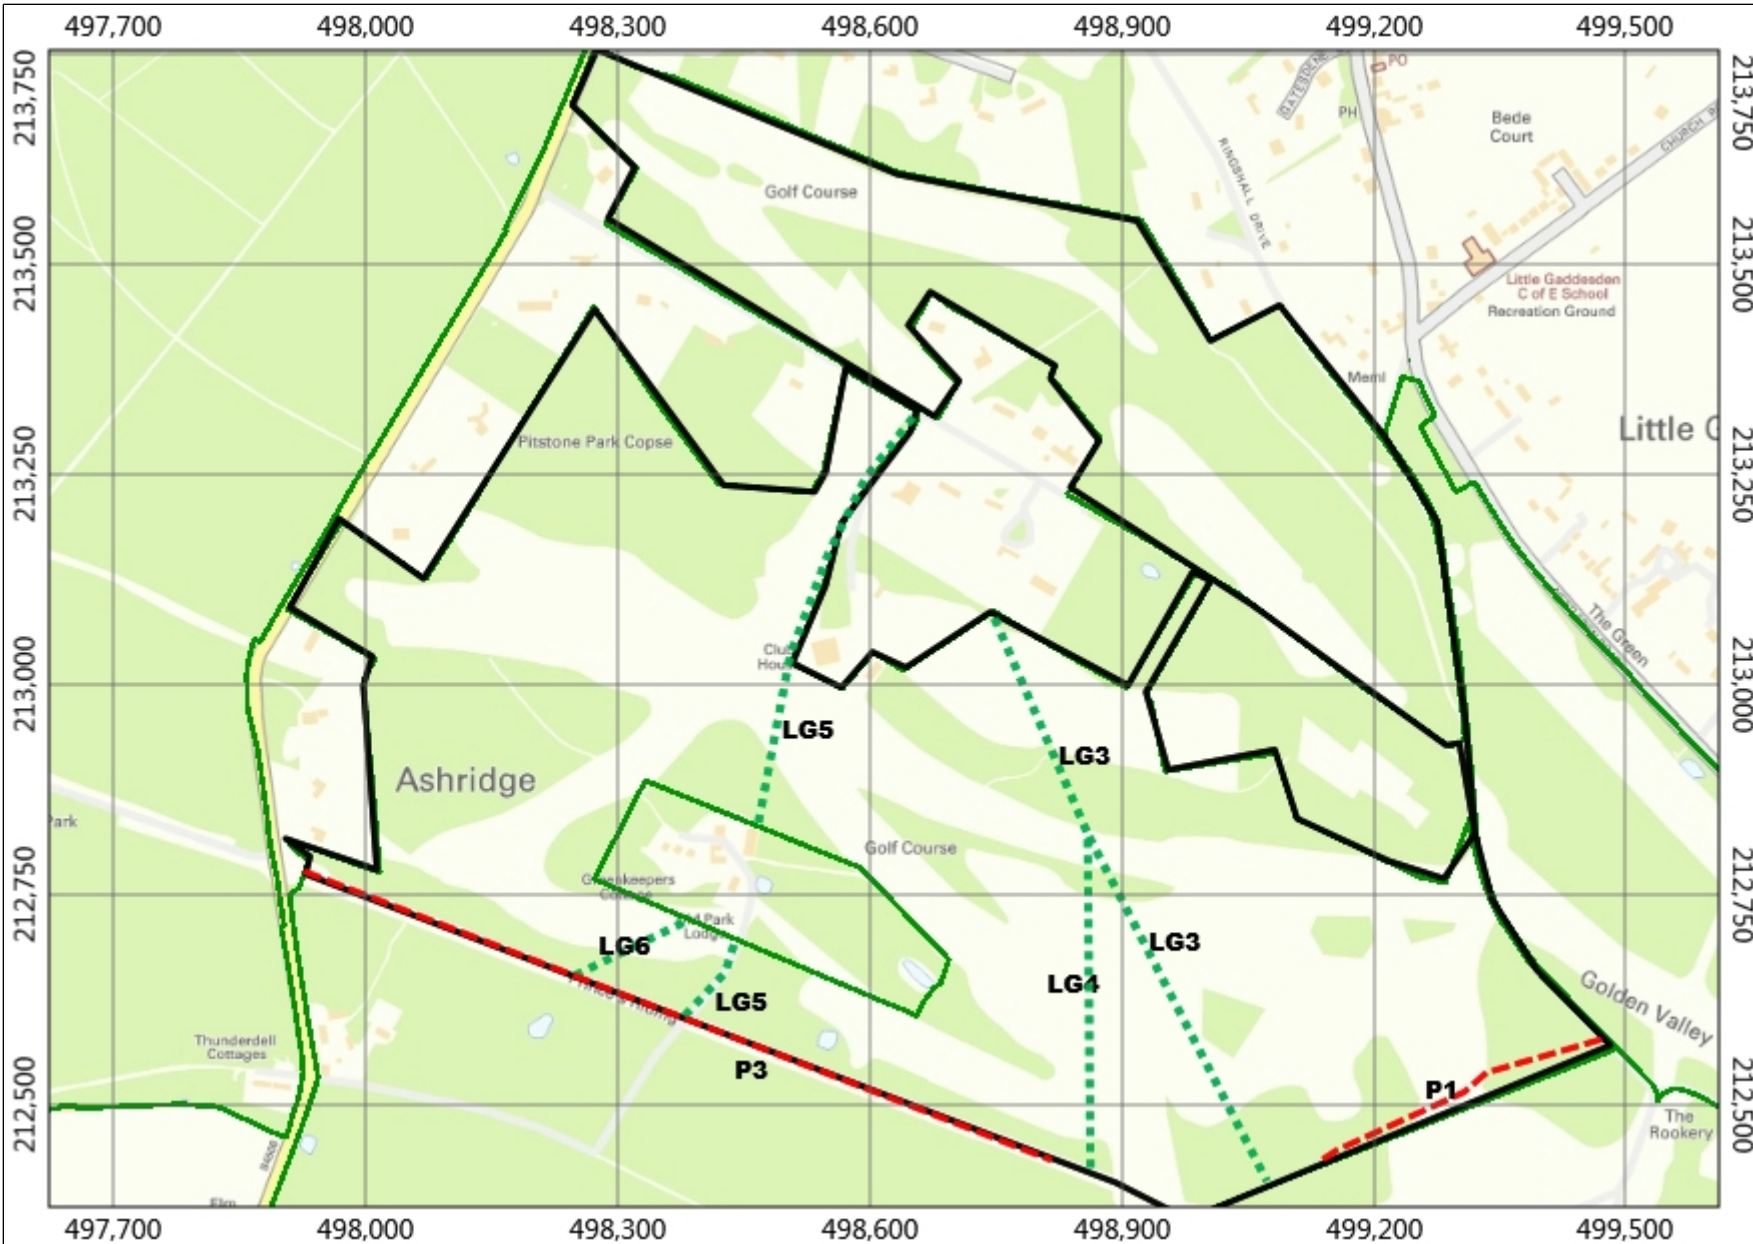

Estate zone 12 - Golf Course

Legend

- ▲ Definitive Properties (GB)
- NT Ownership (GB)
- NT Leasehold (GB)

1: 9,000

0.4 0 0.18 0.4 Kilometers

British_National_Grid

© Crown copyright and database rights 2017 Ordnance Survey 100023974

This map is a user generated static output from an Intranet mapping site and is for reference only. Data layers that appear on this map may or may not be accurate, current, or otherwise reliable.

THIS MAP IS NOT TO BE USED FOR NAVIGATION

Notes

This map was automatically generated using the National Trust GIS Browser