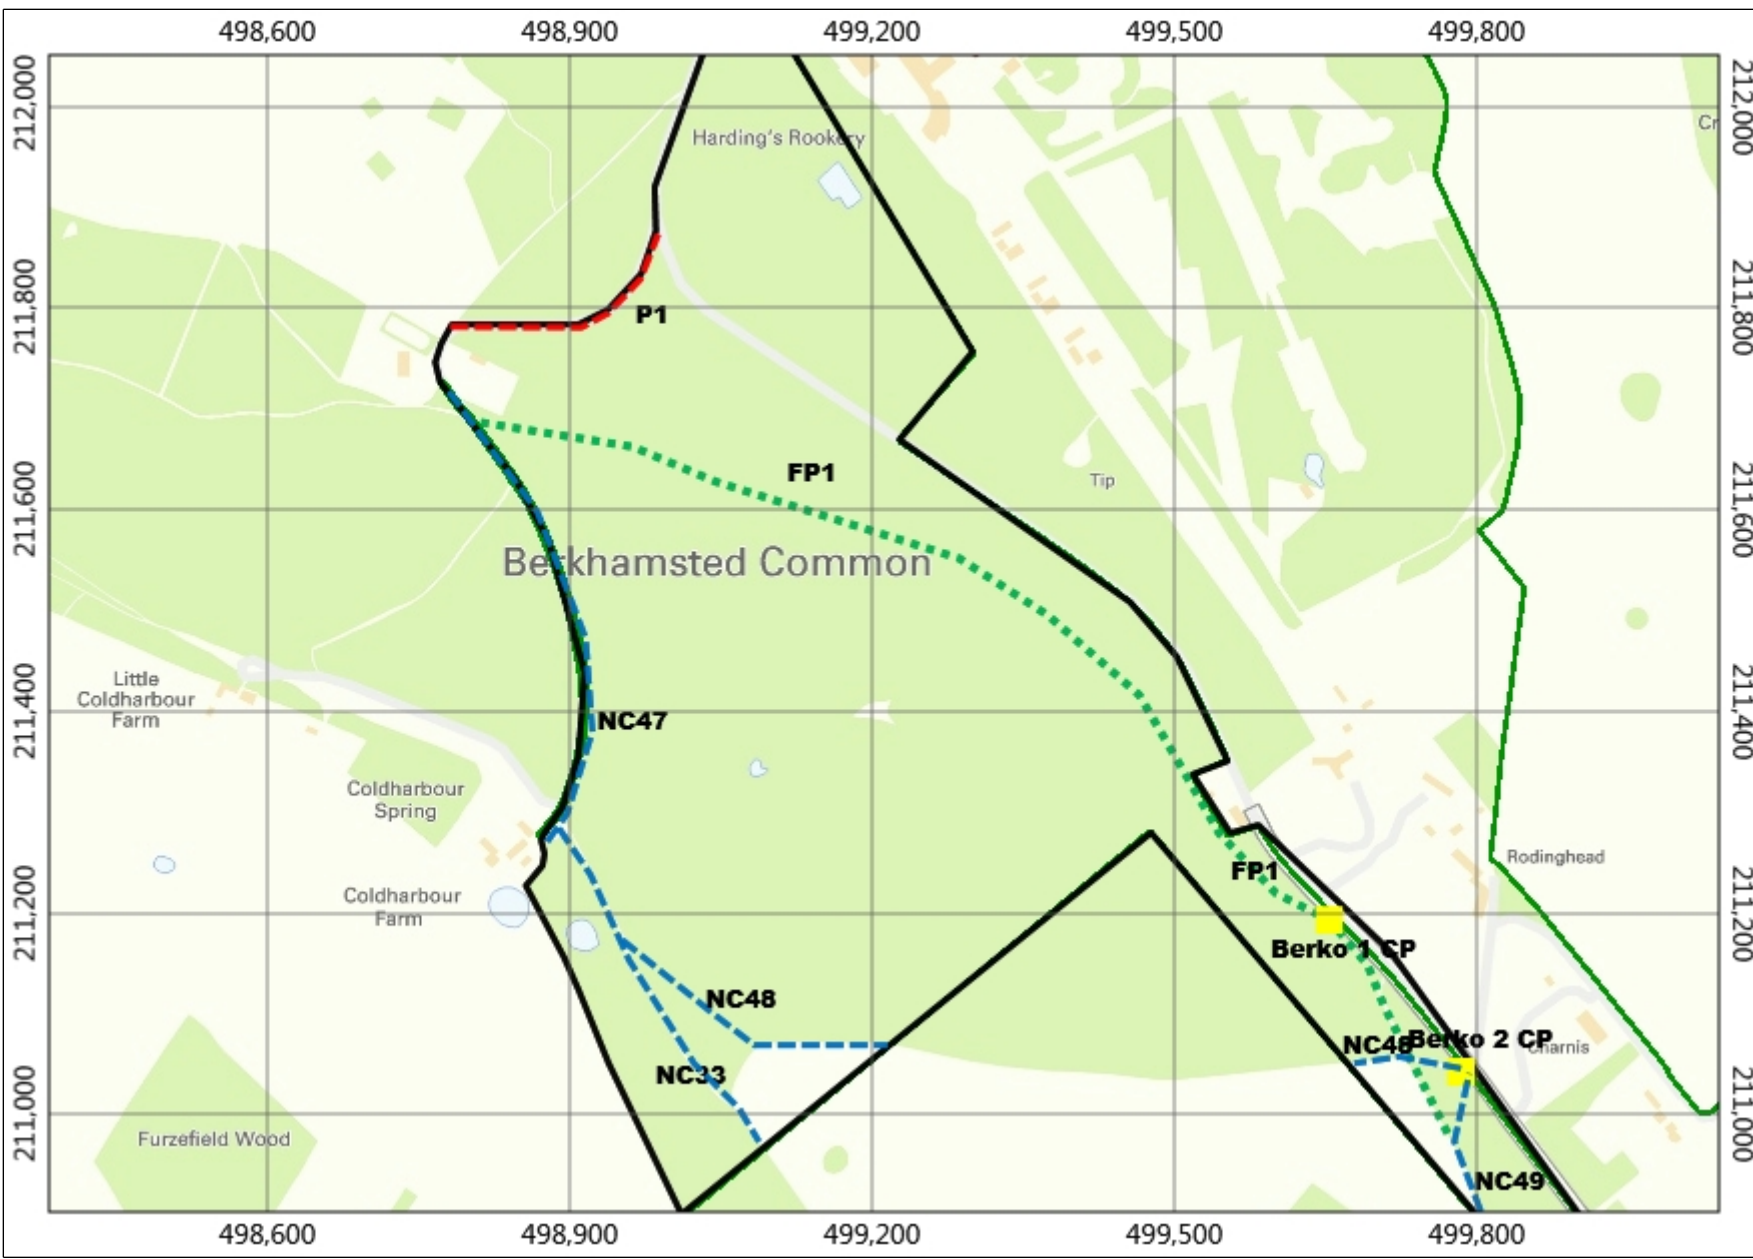

# Estate zone 10 - Berkhamsted Common (north section)

**Legend**

- ▲ Definitive Properties (GB)
- NT Ownership (GB)
- NT Leasehold (GB)

1: 7,500

This map is a user generated static output from an Intranet mapping site and is for reference only. Data layers that appear on this map may or may not be accurate, current, or otherwise reliable.

**THIS MAP IS NOT TO BE USED FOR NAVIGATION**

**Notes**

This map was automatically generated using the National Trust GIS Browser