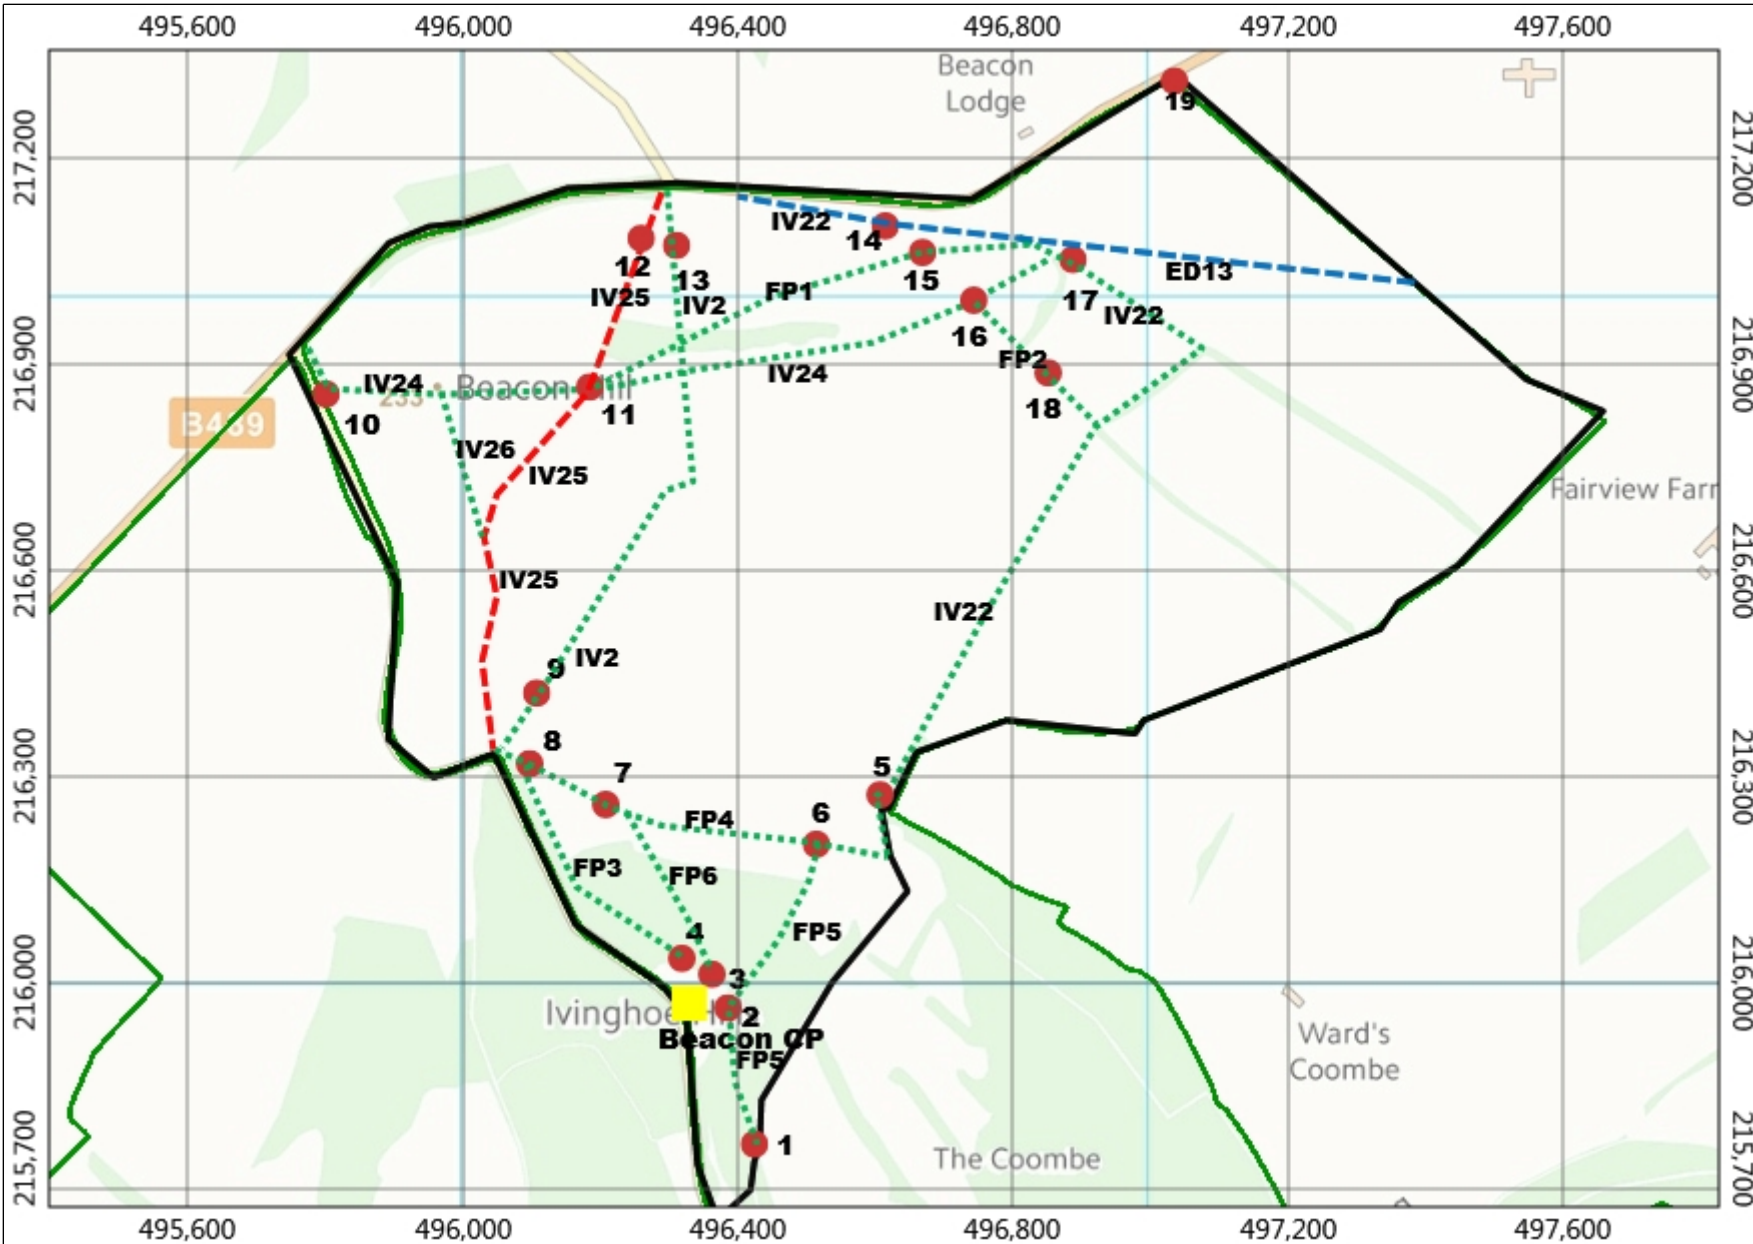

Estate Zone 1 map

Legend

- ▲ Definitive Properties (GB)
- NT Ownership (GB)
- NT Leasehold (GB)

1: 11,000

This map is a user generated static output from an Intranet mapping site and is for reference only. Data layers that appear on this map may or may not be accurate, current, or otherwise reliable.

THIS MAP IS NOT TO BE USED FOR NAVIGATION

Notes

This map was automatically generated using the National Trust GIS Browser